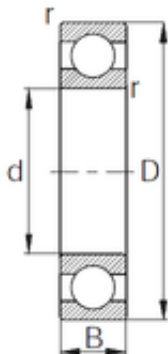

100 mm x 180 mm x 34 mm CYSD 6220 deep groove ball bearings

Bearing No. 6220

Size	100x180x34 mm
Bore Diameter	100 mm
Outer Diameter	180 mm
Width	34 mm
d	100 mm
D	180 mm
B	34 mm
C	34 mm
r min.	2,1 mm
Weight	3,17 Kg
Basic dynamic load rating (C)	122 kN
Basic static load rating (C0)	93 kN
(Grease) Lubrication Speed	3600 r/min

6220 Bearing 2D drawings and 3D CAD models