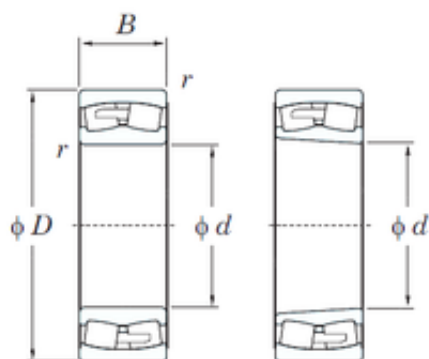

260 mm x 440 mm x 144 mm KOYO
23152RHA spherical roller bearings

Bearing No. 23152RHA

23152RHA Bearing 2D drawings and 3D CAD models

Size	260x440x144 mm
Bore Diameter	260 mm
Outer Diameter	440 mm
Width	144 mm
d	260 mm
D	440 mm
B	144 mm
C	144 mm
r min.	4 mm
da min.	278 mm
Da max.	422 mm
ra max.	3 mm
Weight	87,4 Kg
Basic dynamic load rating (C)	2220 kN
Basic static load rating (C0)	4000 kN
(Grease) Lubrication Speed	700 r/min
(Oil) Lubrication Speed	930 r/min
Calculation factor (e)	0,32
Calculation factor (Y0)	2,08
Calculation factor (Y1)	2,12
Bearing No.	23152RHA
r(min)	4
Cr	2790
C0r	4000
Cu	285

TRAB BEARINGS PRODUCTION EXPORT CO., LTD

Grease lub.	700
Oil lub.	930
da(min)	278
Da(max)	422
ra(max)	3
e	0.32
Y1	2.12
Y2	3.16
Y0	2.08
(Refer.)Mass(kg)	87.4