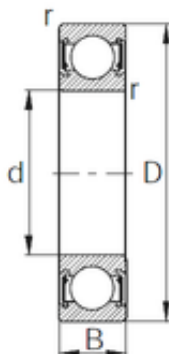

55 mm x 72 mm x 9 mm CYSD 6811-2RZ deep groove ball bearings

Bearing No. 6811-2RZ

Size	55x72x9 mm
Bore Diameter	55 mm
Outer Diameter	72 mm
Width	9 mm
d	55 mm
D	72 mm
B	9 mm
C	9 mm
r min.	0,3 mm
Weight	0,083 Kg
Basic dynamic load rating (C)	6,72 kN

6811-2RZ Bearing 2D drawings and 3D CAD models